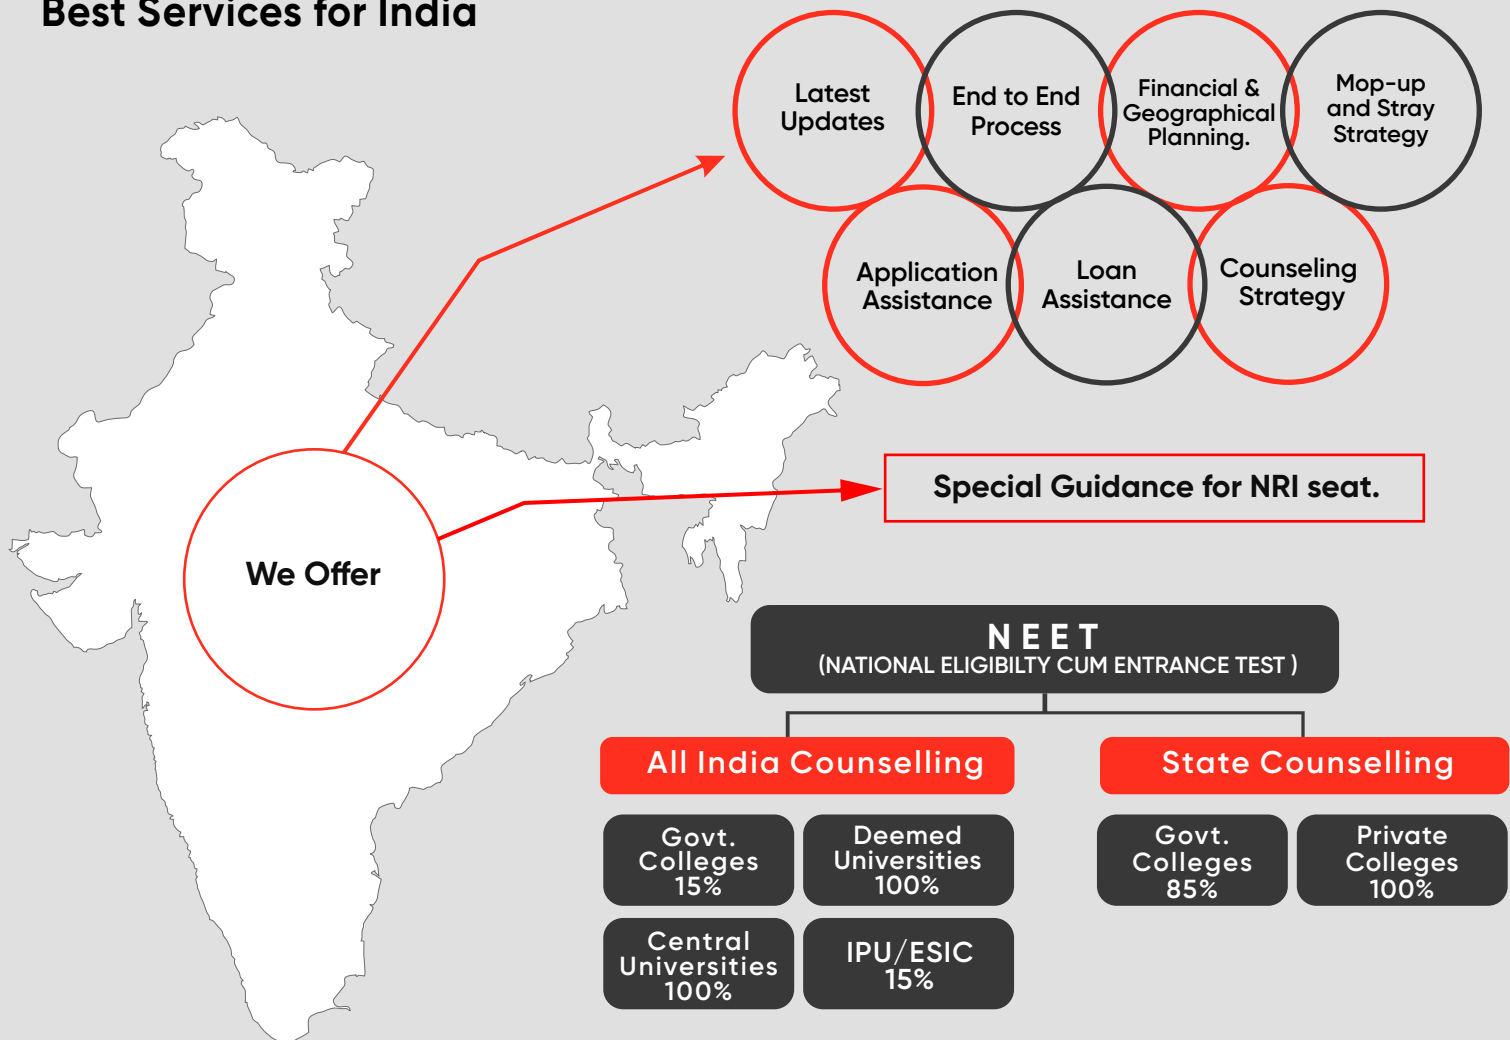

Best Services for India